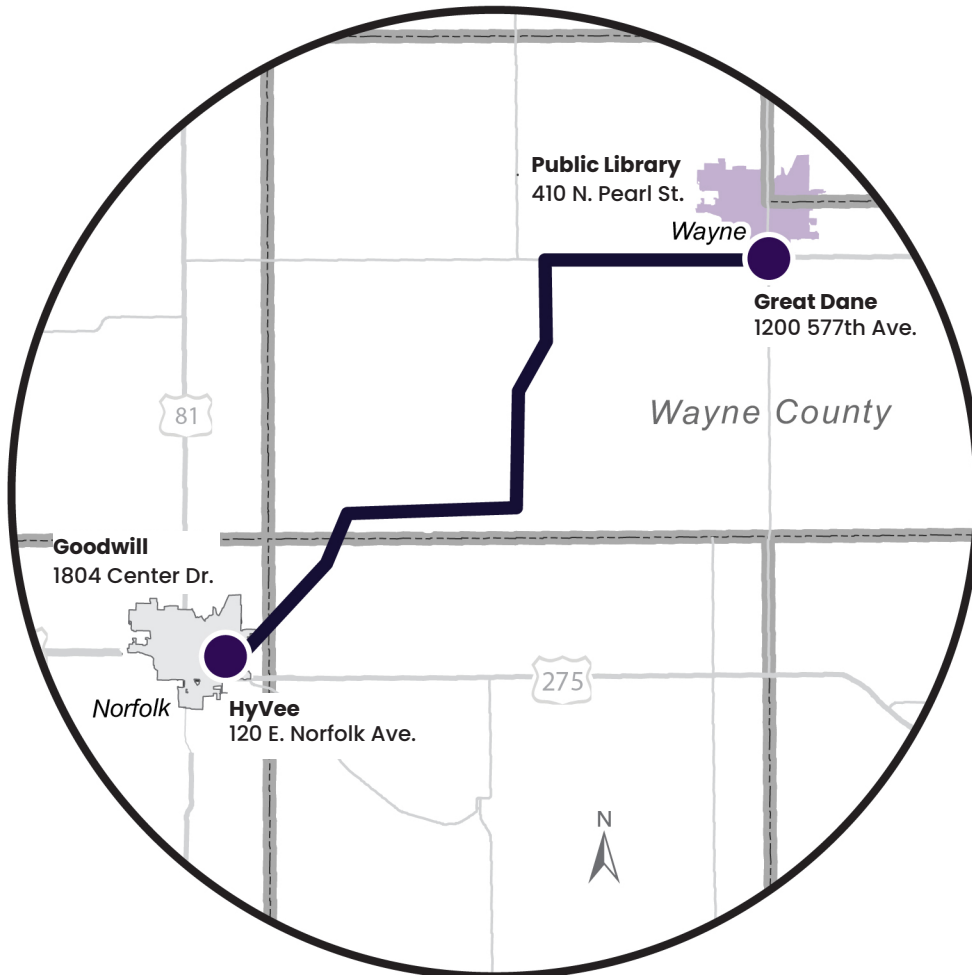

Regional Bus Service

Route 6 | Norfolk ↔ Wayne

Runs Monday-Thursday

FARE: \$5 per one-way trip for general public
Great Dane employees ride free with valid Great Dane ID

Stops ↓	Morning Route ↓	Afternoon Route ↓
Wayne Great Dane	2:40 AM (Tues-Fri only)	
Norfolk Goodwill	By Request	
Norfolk HyVee East	3:40 AM	2:30 PM
Norfolk Goodwill	3:50 AM	2:40 PM
Wayne Great Dane	4:40 AM	3:30 PM Arrives 3:50 PM Departs
Wayne City Library		3:55 PM
Norfolk Goodwill		4:40 PM
Norfolk HyVee East		4:50 PM

Morning Route returns to Norfolk the reverse of above.