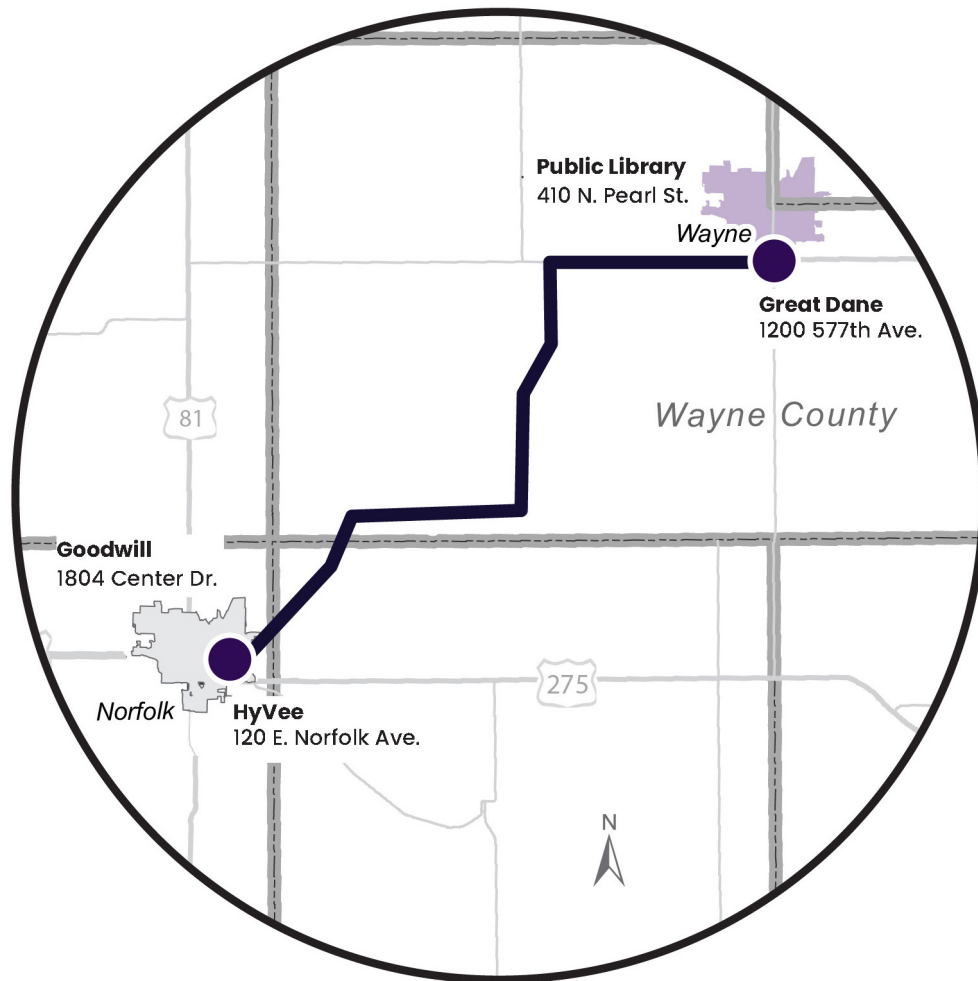

Regional Bus Service

Route 6 | Norfolk ↔ Wayne

Runs Monday-Thursday

FARE: \$5 per one-way trip for general public
Great Dane employees ride free with valid Great Dane ID

Stops ↓	Morning Route ↓	Afternoon Route ↓
Wayne Great Dane	2:40 AM (Tues-Fri only)	
Norfolk Goodwill	By Request	
Norfolk Goodwill	3:40 AM	2:30 PM
Norfolk HyVee East	3:50 AM	2:40 PM
Wayne Great Dane	4:40 AM	3:30 PM Arrives 3:50 PM Departs
Wayne City Library		3:55 PM
Norfolk Goodwill		4:40 PM
Norfolk HyVee East		4:50 PM

Morning Route returns to Norfolk the reverse of above.