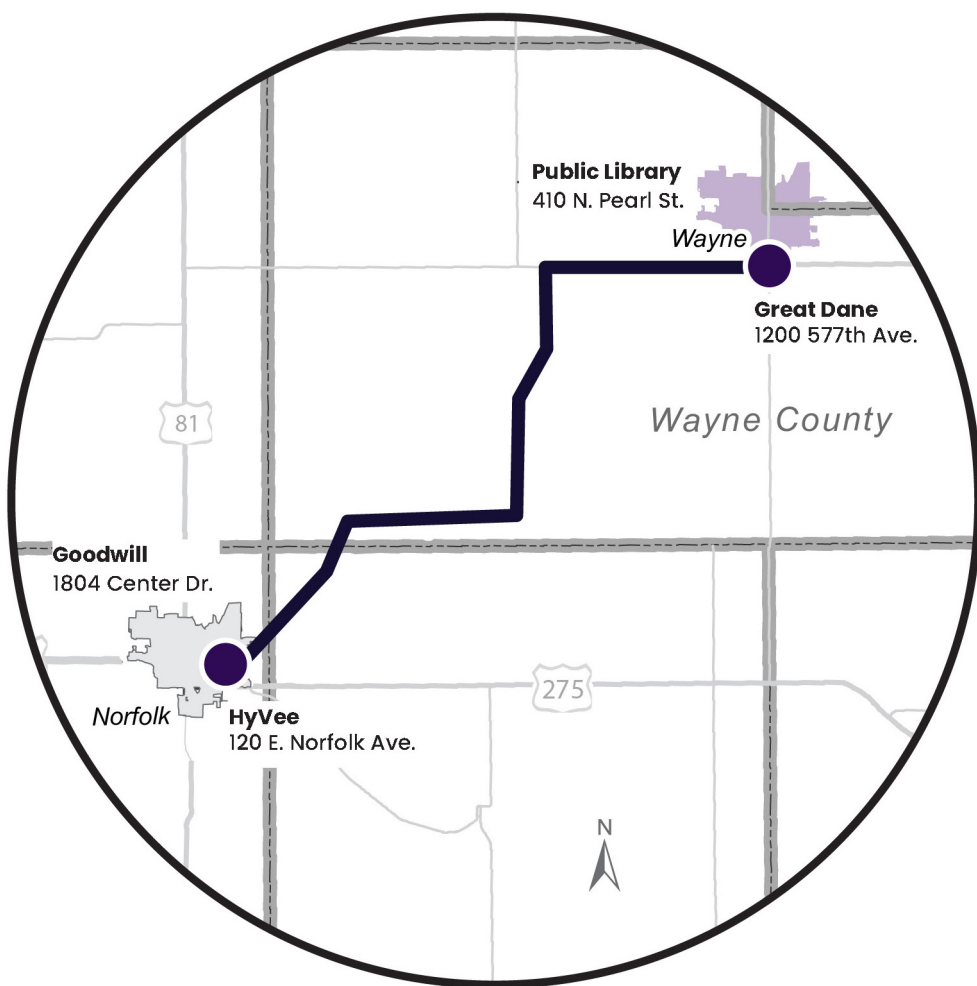

# Route 6 | Norfolk ↔ Wayne

Runs Monday–Thursday | Friday AM Only

FARE: \$5 per one-way trip for general public  
Great Dane employees ride free with valid Great Dane ID

Stops	Morning Departure Times	Afternoon Departure Times
<b>Wayne</b> Great Dane	2:40 AM* (TU-FRI)	
<b>Norfolk</b> HyVee East	3:20 AM* (TU-FRI)	
<b>Norfolk</b> Goodwill	3:30 AM Arrives* (TU-FRI) 3:40 AM Departs	2:30 PM
<b>Norfolk</b> HyVee East	3:50 AM	2:40 PM
<b>Wayne</b> Great Dane	4:40 AM	3:30 PM Arrives 3:50 PM Departs
<b>Wayne</b> City Library		3:55 PM
<b>Norfolk</b> HyVee East		4:40 PM
<b>Norfolk</b> Goodwill		4:50 PM

\*Operates Tuesday–Friday Mornings